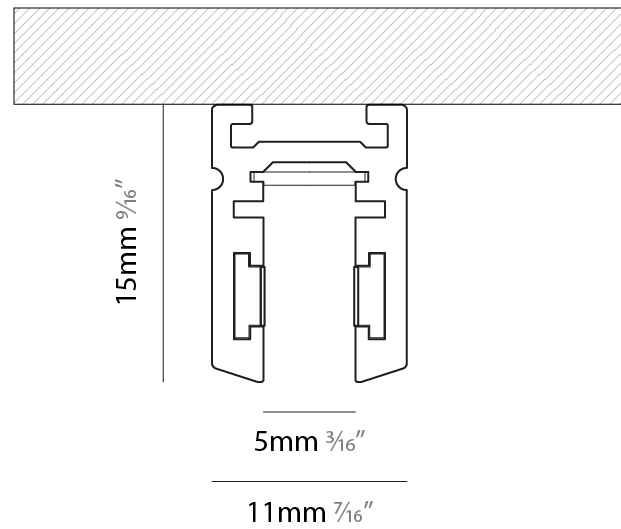

JUST BLACK SYSTEM TRACK

A3JB-SUR-SYS

base number

1. To build a product code in our configurator select the specify button on the base model # product page
2. To build a manual product code on this datasheet choose from the options listed below in blue font and add the suffix to the base model #

GENERAL

Series: Just Black System

Partner: Prolicht

Division: Architectural

Installation: Track

Product Type: Track System Low Voltage

Mounting Location: Ceiling

PHYSICAL

ELECTRICAL

Lamp Type: LED

Dimming: Non-Dimming / 0-10V / DALI

Driver Included: No

Driver Location: Remote

Driver Type: Constant Voltage - Universal

Driver Class: Class 2

Input Voltage (V): 120 - 277

Output Voltage (V): 24

LED

Lamp Life (hrs): 50000

OPTICAL

RATINGS AND CERTIFICATIONS

Certified By: CSA Certified to UL and CSA Standards

IP rating: IP20