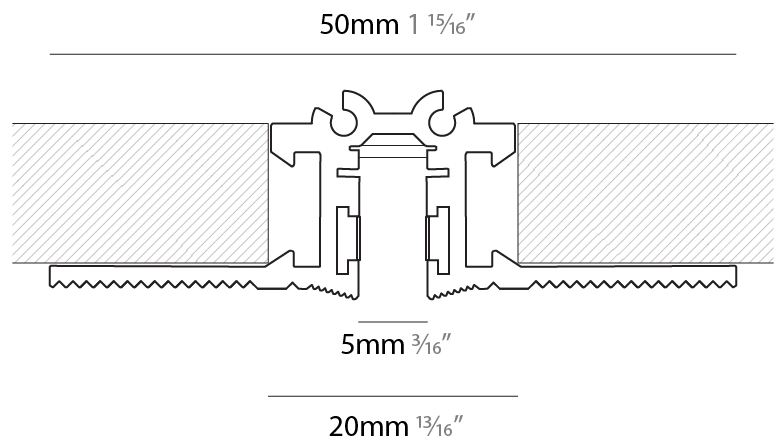

PROJECT	_____
TYPE	_____
SPECIFIER	_____
QUANTITY	_____
DATE	_____

JUST BLACK SYSTEM TRACK

A3JB-TRM-SYS

base number

1. To build a product code in our configurator select the specify button on the base model # product page
2. To build a manual product code on this datasheet choose from the options listed below in blue font and add the suffix to the base model #

GENERAL

Series: Just Black System
Partner: Prolicht
Division: Architectural
Installation: Track
Product Type: Track System Low Voltage
Mounting Location: Ceiling

PHYSICAL

ELECTRICAL

Lamp Type: LED
Dimming: Non-Dimming / 0-10V / DALI
Driver Included: No
Driver Location: Remote
Driver Type: Constant Voltage - Universal
Driver Class: Class 2
Input Voltage (V): 120 - 277
Constant Voltage (V): 24

LED

Lamp Life (hrs): 50000

OPTICAL

RATINGS AND CERTIFICATIONS

Certified By: CSA Certified to UL and CSA Standards
IP rating: IP20