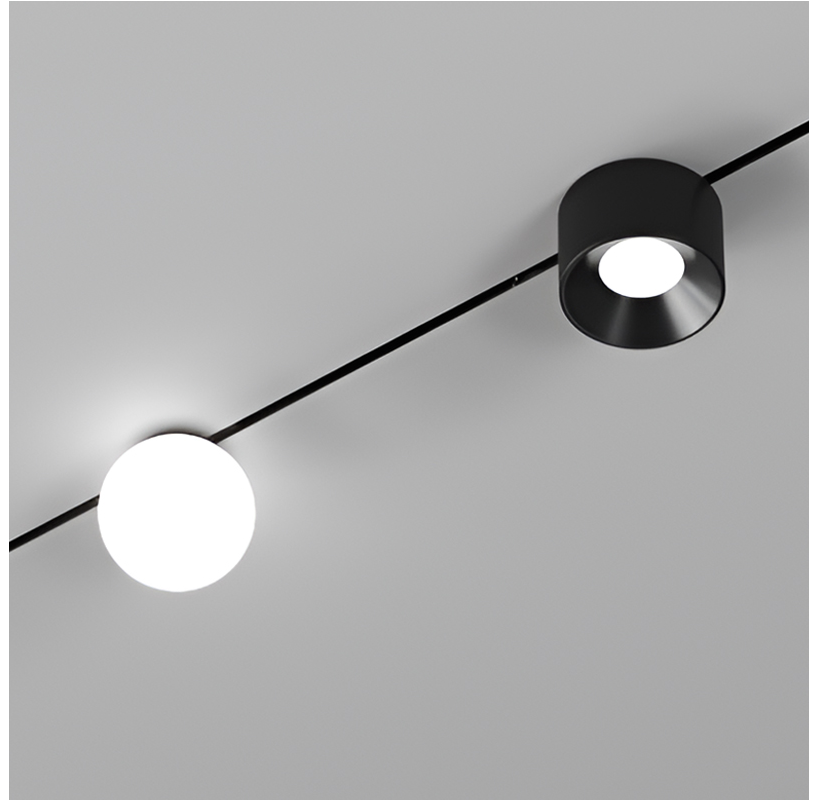

PROJECT	_____
TYPE	_____
SPECIFIER	_____
QUANTITY	_____
DATE	_____

JUST BLACK SYSTEM TRACK

A3JB-TRM-SYS

base number

1. To build a product code in our configurator select the specify button on the base model # product page
2. To build a manual product code on this datasheet choose from the options listed below in blue font and add the suffix to the base model #

GENERAL

Series: Just Black System
Partner: Prolicht
Division: Architectural
Installation: Track
Product Type: Track System Low Voltage
Mounting Location: Ceiling

PHYSICAL

ELECTRICAL

Lamp Type: LED
Dimming: Non-Dimming / 0-10V / DALI
Driver Included: No
Driver Location: Remote
Driver Type: Constant Voltage - Universal
Driver Class: Class 2
Input Voltage (V): 120 - 277
Constant Voltage (V): 24

LED

Lamp Life (hrs): 50000

OPTICAL

RATINGS AND CERTIFICATIONS

Certified By: CSA Certified to UL and CSA Standards
IP rating: IP20