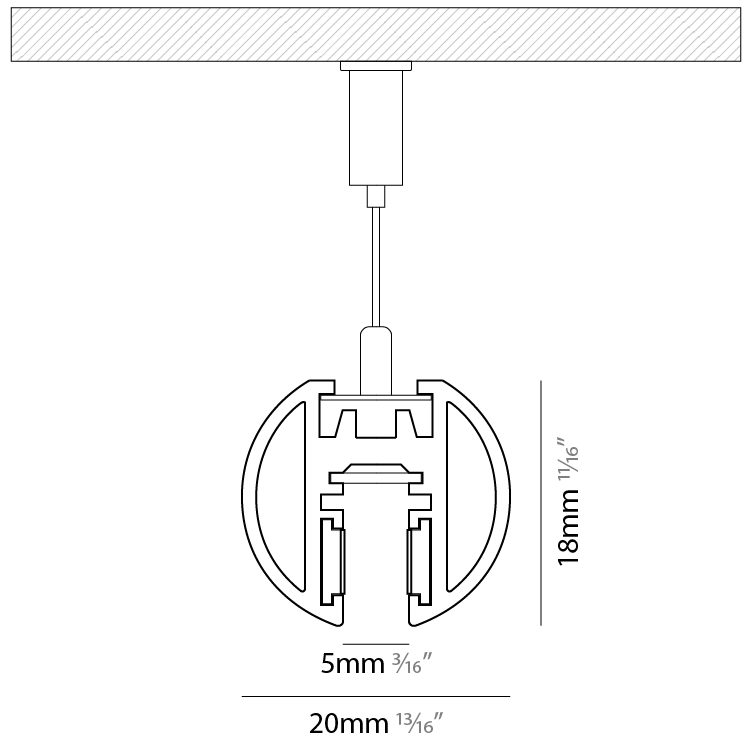

LED

Lamp Life (hrs): 50000

OPTICAL

RATINGS AND CERTIFICATIONS

Certified By: CSA Certified to UL and CSA Standards
 IP rating: IP20

PROJECT	
TYPE	
SPECIFIER	
QUANTITY	
DATE	

PROJECT	_____
TYPE	_____
SPECIFIER	_____
QUANTITY	_____
DATE	_____